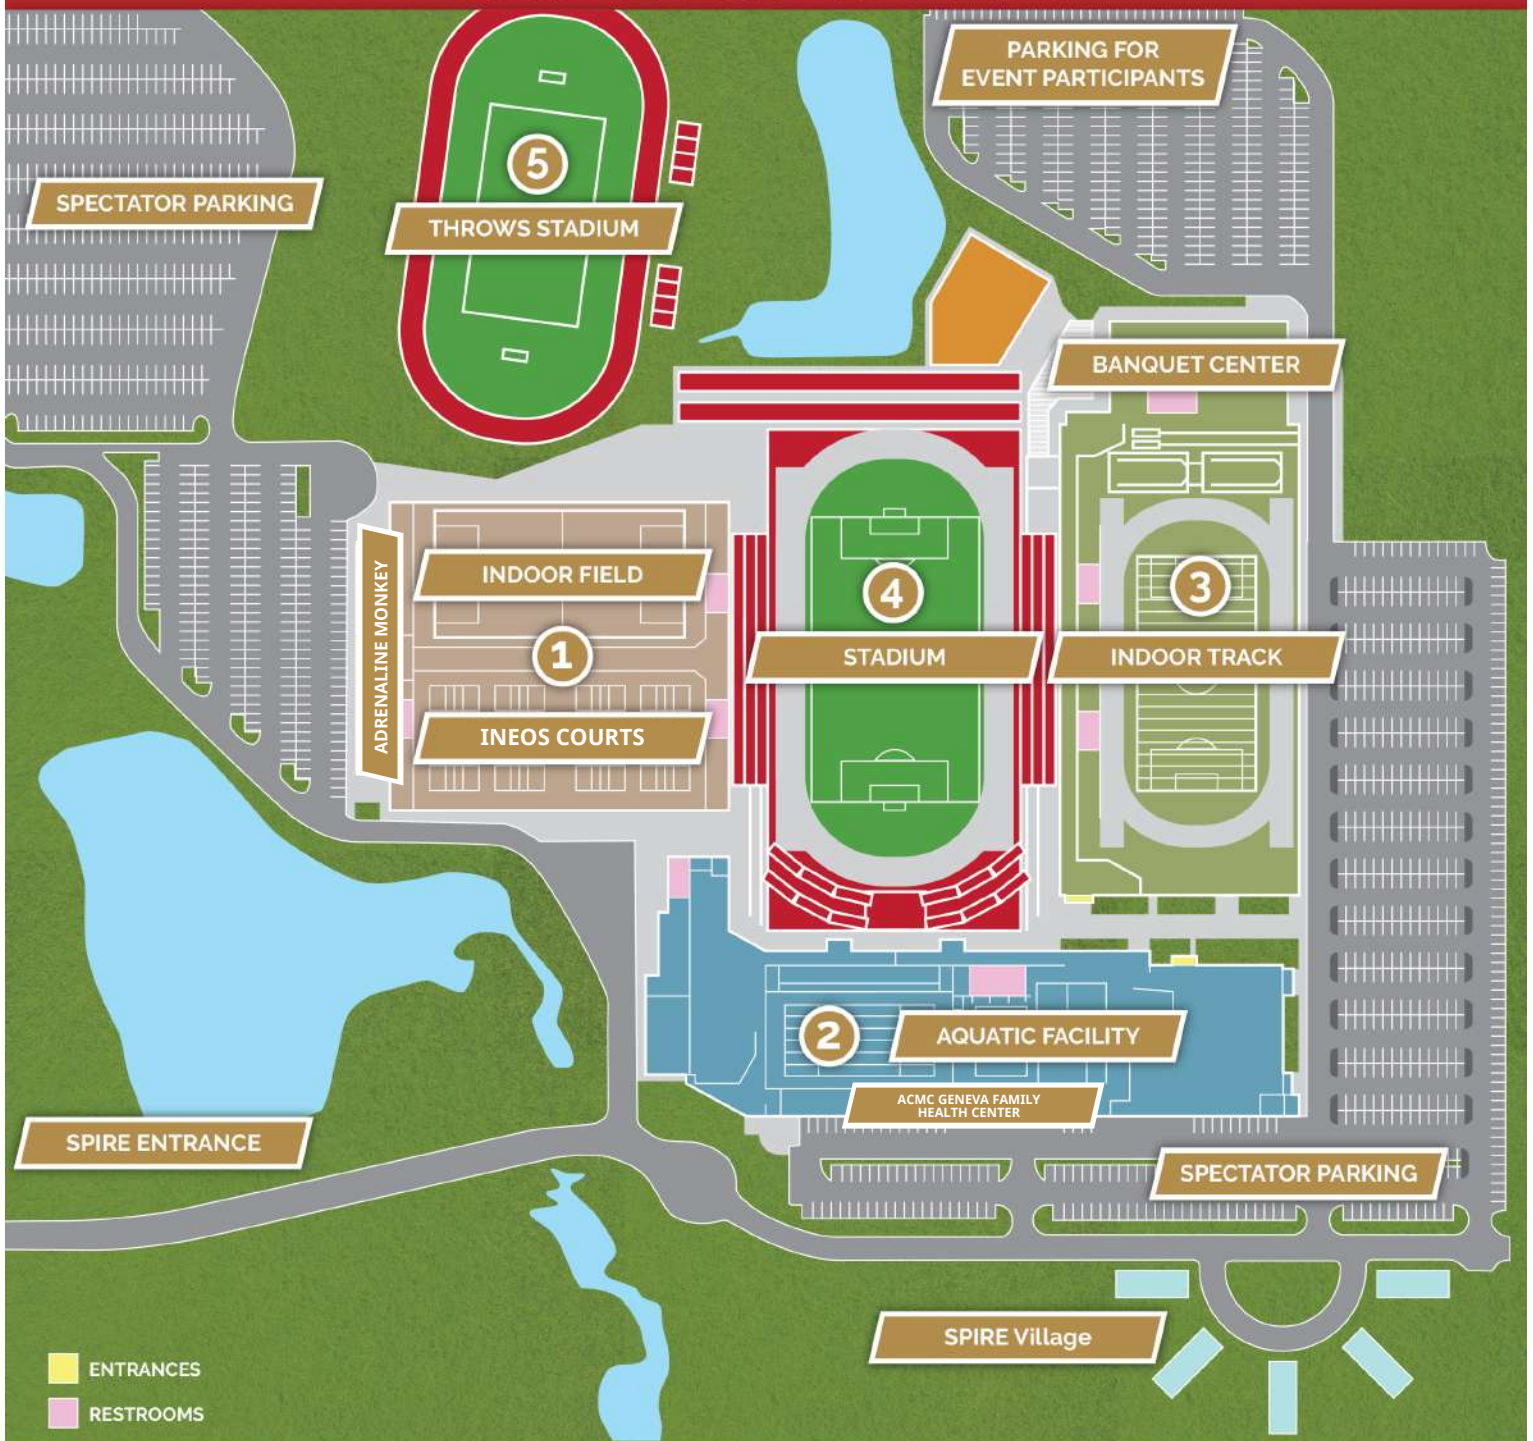

SPIRE FACILITY MAP

1 FIELDS & COURTS BUILDING

- Soccer
- Lacrosse
- Football
- Field Hockey
- Volleyball
- Basketball
- Tennis
- Gymnastics
- Wrestling
- Cheerleading
- Drone Training & Competition
- Suites, Press Boxes and Team Rooms
- Adrenaline Monkey

2 AQUATICS/PERFORMANCE TRAINING

- 10-lane, 50-meter pool
- 4 therapeutic pools
- 25-yard pool
- SPIRE Fit
- SPIRE Fuel
- Rehab
- 1- and 3-meter diving area
- Sports medicine
- SPIRE Performance
- Research & Development
- 9-12 Grade Academy
- ACMC Geneva Family Health Center

3 INDOOR TRACK & FIELD BUILDING

- Track & Field
- Soccer
- Football
- Lacrosse
- Baseball
- Softball
- Field Hockey
- Wrestling
- Seats 5,000
- Batting cages
- 25,000 square foot World Class Conference & Banquet Center

4 OUTDOOR STADIUM

- Track & Field
- Multi-use Amphitheater
- Seats 10,000
- Football/soccer/lacrosse stadium

5 TRACK & FIELD/THROWS STADIUM

- Shot Put
- Javelin
- Discus
- Hammer

ATTRACTIONS

- 18-hole Disc Golf course
- Remote control sailboat program
- Walking trail
- 5 guest residence houses
- 10 acres of concord grapes
- Snow sliding hill

COMING SOON

- Outdoor bubbled soccer and lacrosse facility
- 5 more student residence houses
- Cross country running course