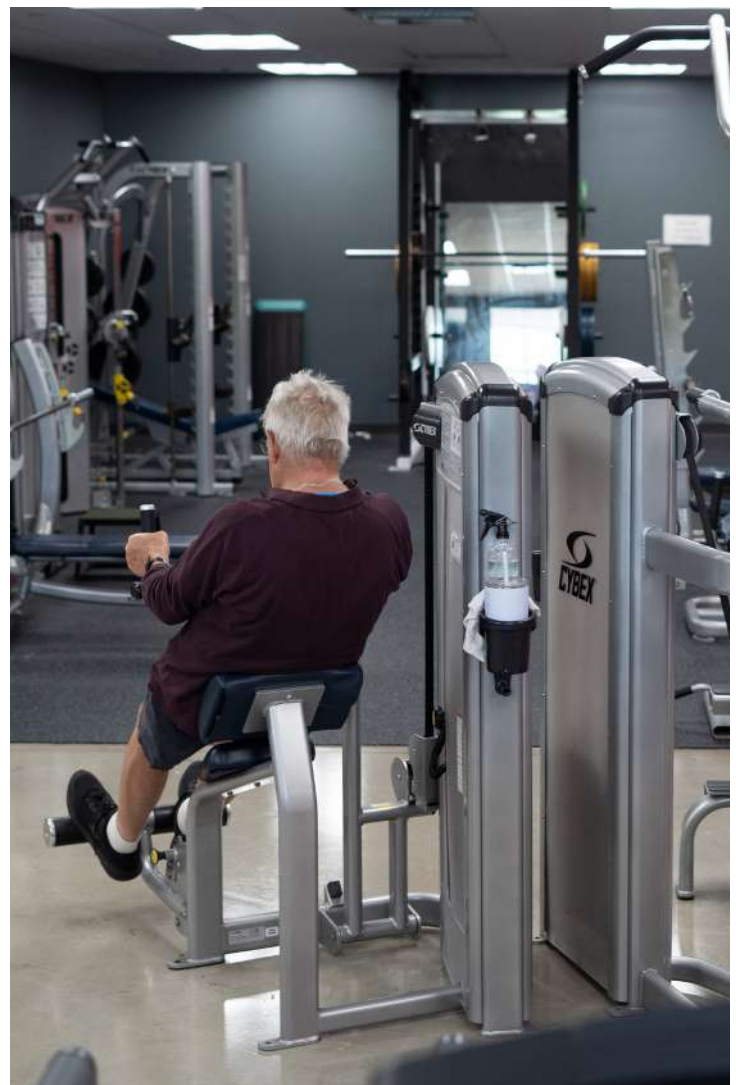

SPIRE FIT

Our on-site health and wellness center is available for athlete and spectator use. SPIRE FIT offers a variety of individual, senior, family and short-term memberships for those who desire a best in class workout environment.

Health, wellness and exercise are at the core of the SPIRE vision and SPIRE FIT promotes the values of these components for all of our members. SPIRE FIT is located on the first floor of the Aquatics Building.

Daily Membership Rate: $15.00

Weekly Membership Rate: $45.00